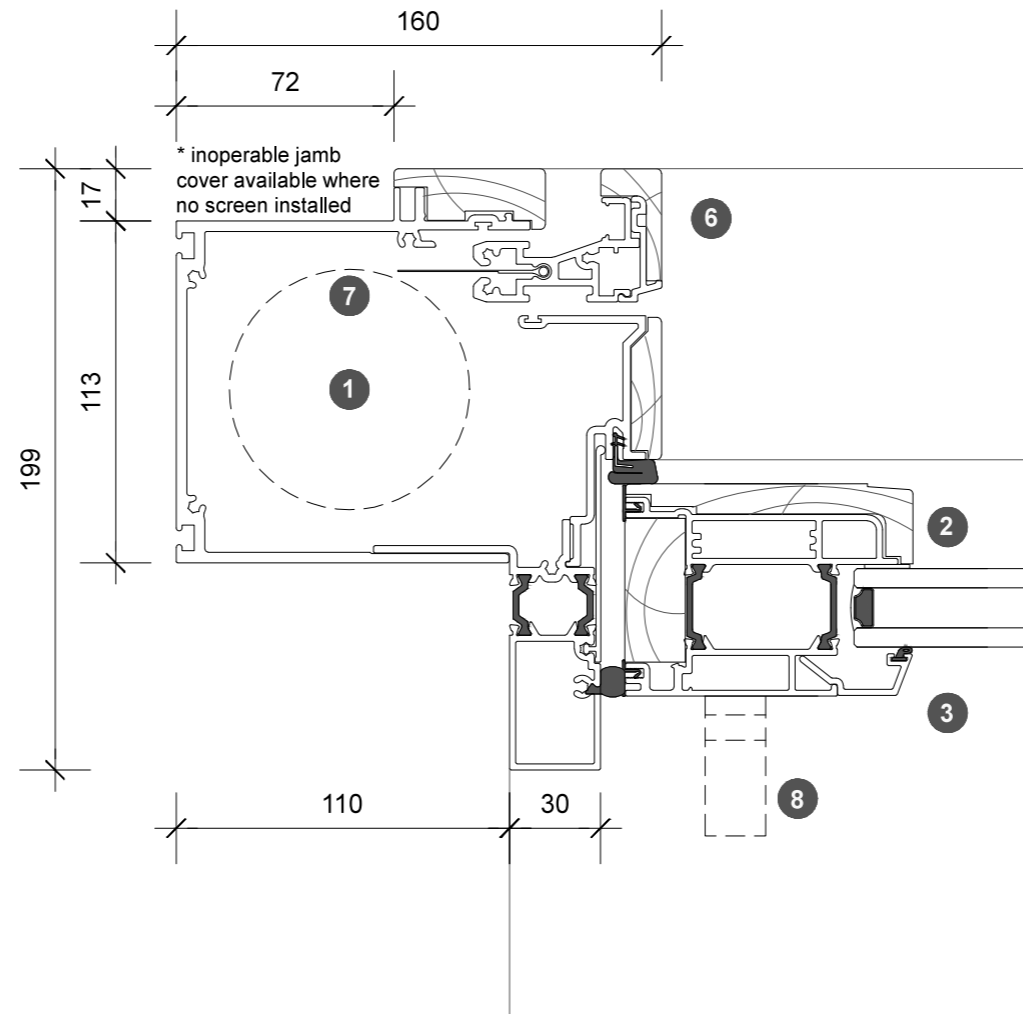

3. head detail

4. sill detail

elevation key

plan key

- 1 screen/shade box
- 2 door panel stile
- 3 glazing
- 4 top rail
- 5 bottom rail
- 6 screen stile
- 7 screen/blind
- 8 lever handle
- 9 pivot

legend

1. jamb detail

2. jamb detail