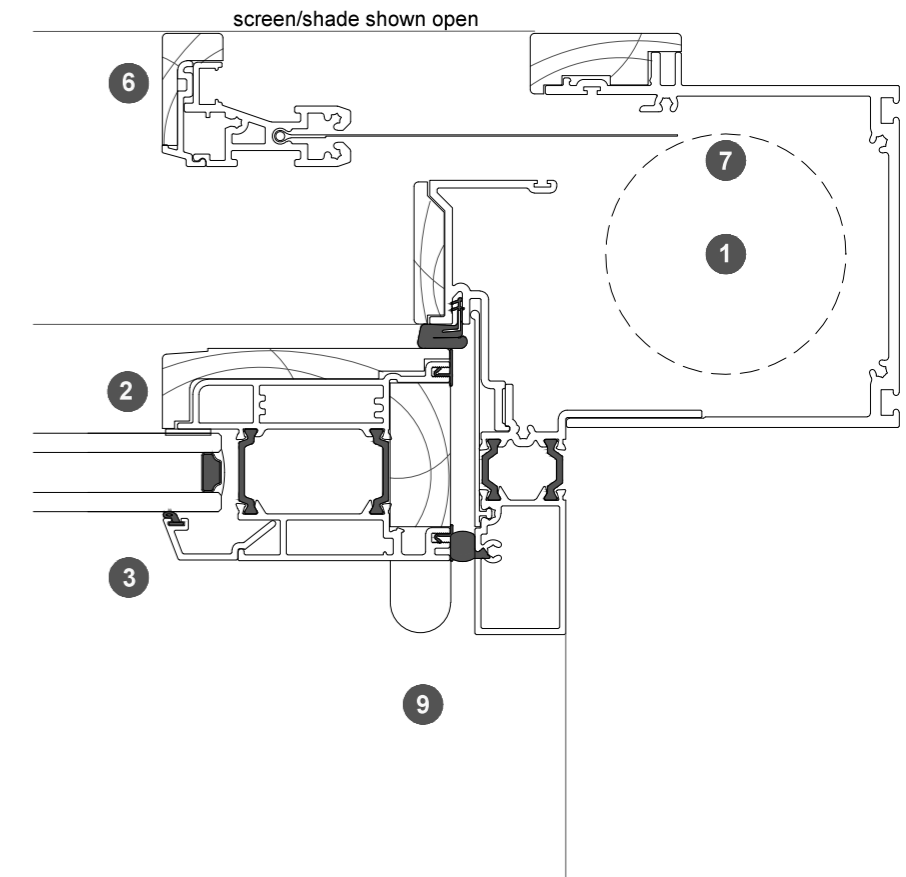

3. head detail

4. sill detail

elevation key

plan key

- 1 screen/shade box
- 2 door panel stile
- 3 glazing
- 4 top rail
- 5 bottom rail
- 6 screen stile
- 7 screen/blind
- 8 lever handle
- 9 pivot

legend

1. jamb detail

2. jamb detail