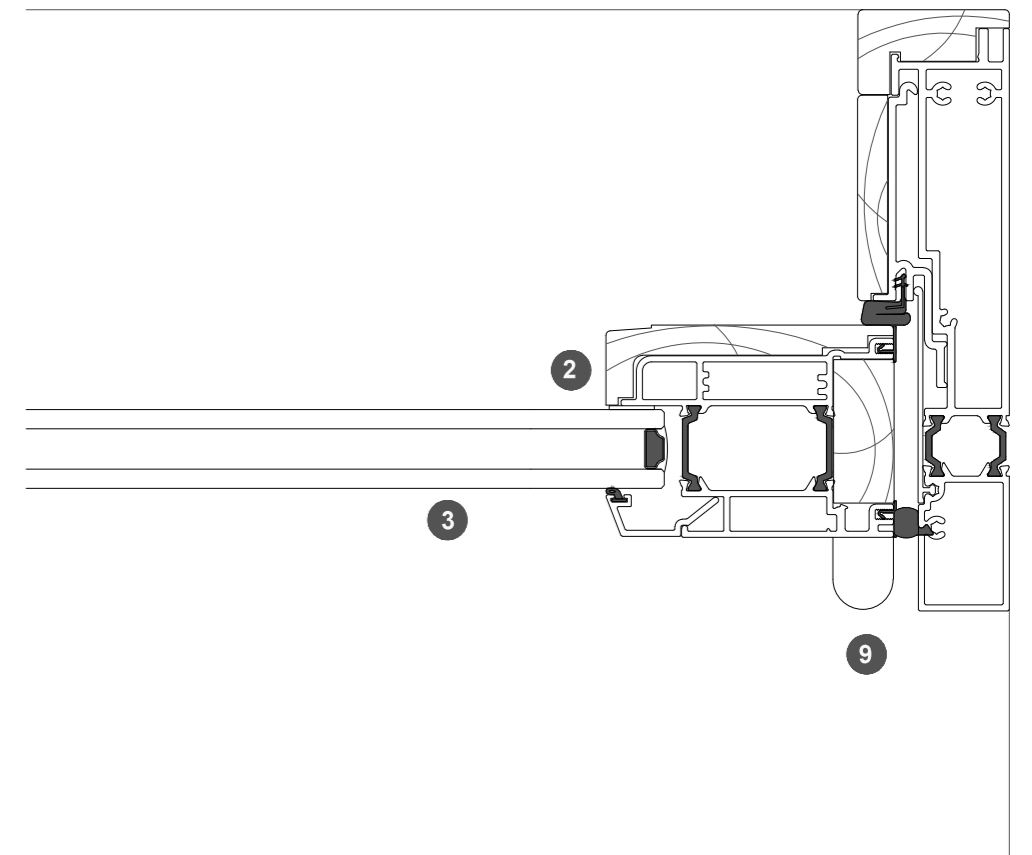

3. head detail

4. sill detail

1. jamb detail

- 1 screen/shade box
- 2 door panel stile
- 3 glazing
- 4 top rail
- 5 bottom rail
- 6 screen stile
- 7 screen/blind
- 8 lever handle
- 9 pivot

legend

elevation key

plan key

2. jamb detail