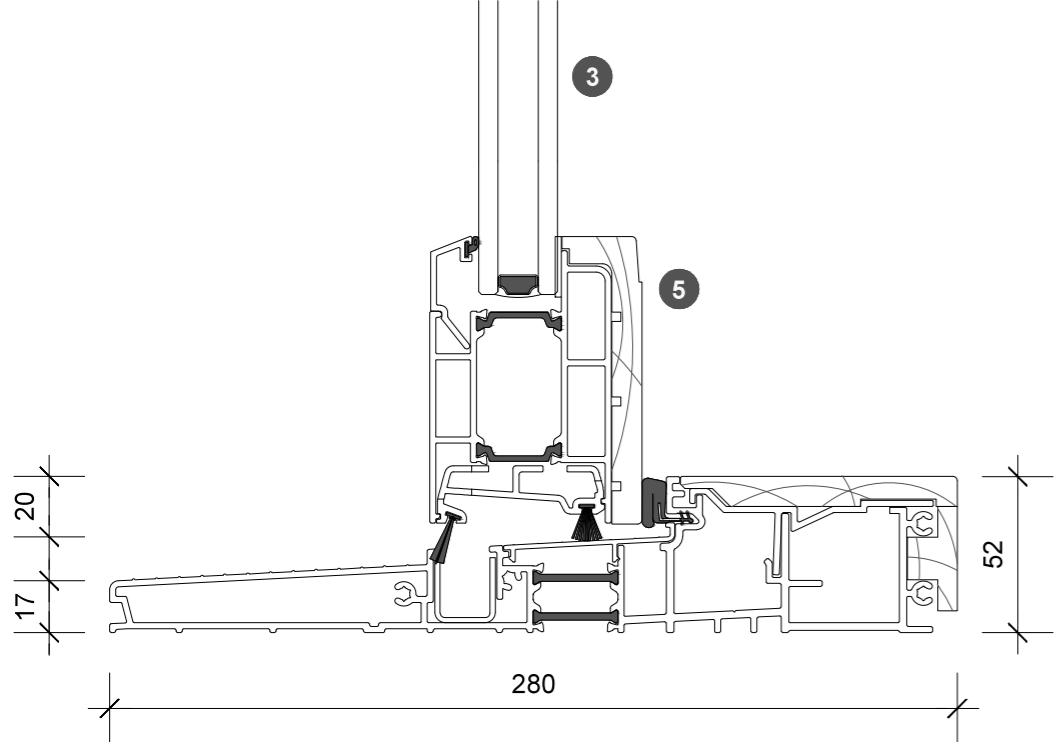

3. head detail

4. sill detail

1. jamb detail

- 1 screen/shade box
- 2 door panel stile
- 3 glazing
- 4 top rail
- 5 bottom rail
- 6 screen stile
- 7 screen/blind
- 8 lever handle
- 9 pivot

legend

elevation key

plan key

2. jamb detail