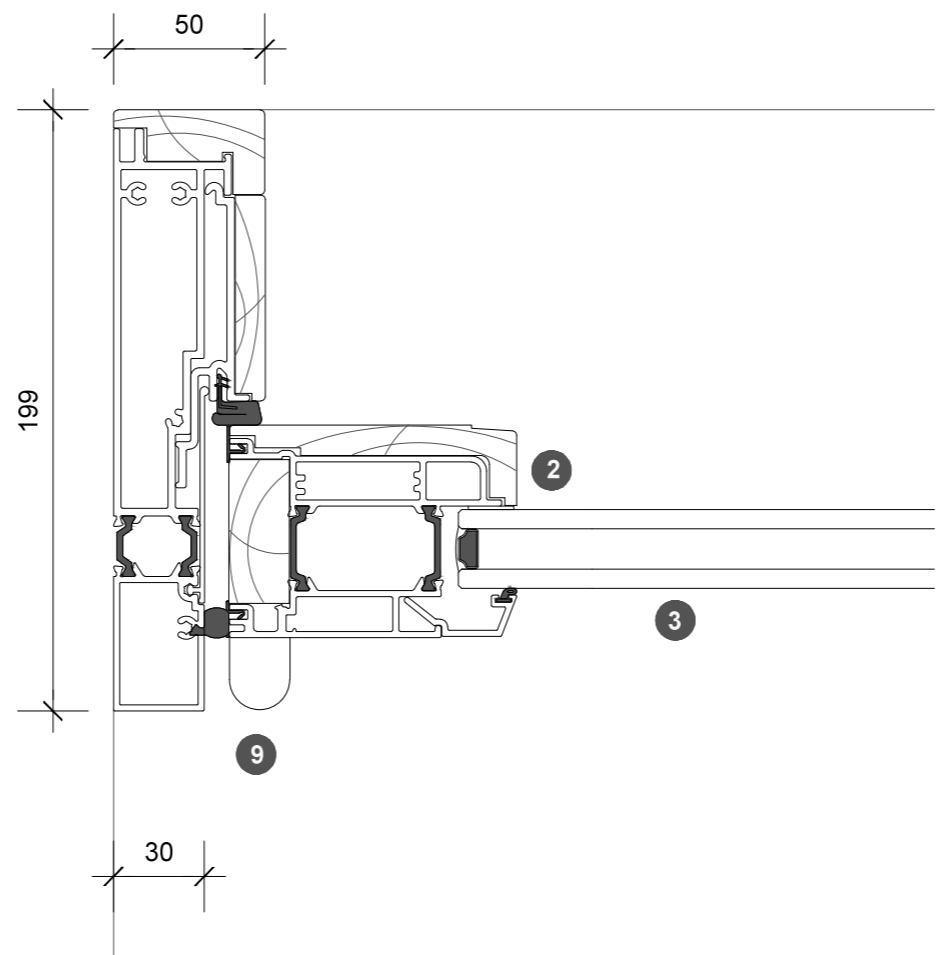

3. head detail

4. sill detail

1. jamb detail

- 1 screen/shade box
- 2 door panel stile
- 3 glazing
- 4 top rail
- 5 bottom rail
- 6 screen stile
- 7 screen/blind
- 8 lever handle
- 9 pivot

legend

elevation key

plan key

2. jamb detail