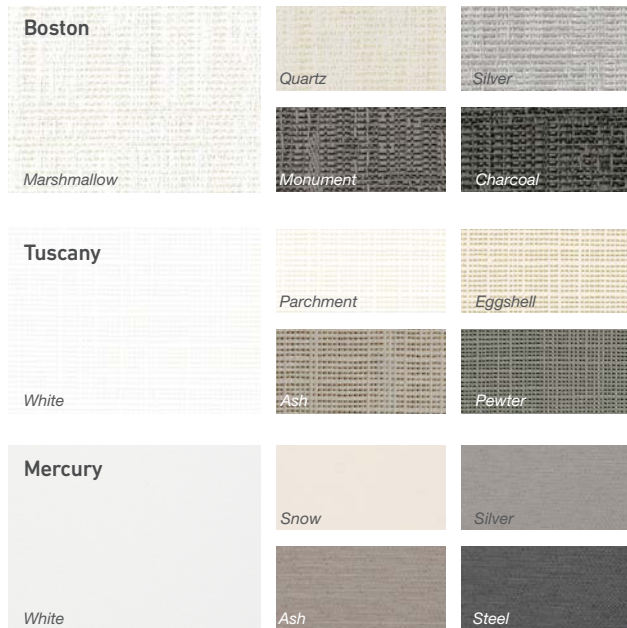

Shades

Interior shades

Luxury shade fabrics are available in light-filtering and blackout options for systems mounted on the inside of the opening.

Sun-filtering shades

Perfect for reducing glare, solar heat gain and fading. Can be fitted internally or externally but a popular choice for outside given its hard-wearing, easy-clean qualities.