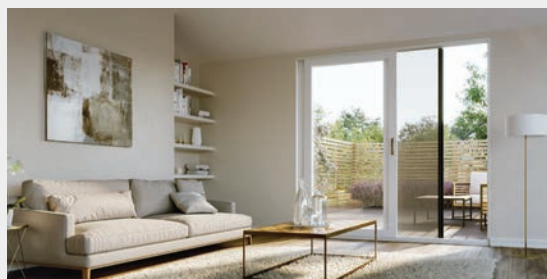

reddot design award
best of the best 2019

GOOD
DESIGN
AWARD
GOLD WINNER

Centor S4 Corner Screen

Open more of your home to the outside with the Centor S4 Corner System. Designed with the same clean lines as our S4 System, homeowners will enjoy even more fresh air and views, with each side of the opening capable of spanning up to 4592mm wide.

Operating with just a fingertip, Centor's unique load balancing technology allows screens and blinds to glide smoothly across the whole door opening to effortlessly stop at any desired position. When not in use, the screen or blind retracts discreetly into the frame removing visual distractions to the view outside whilst also protecting it from damage, dust or dirt.

Shades

Interior shades

Luxury shade fabrics are available in light-filtering and blackout options for systems mounted on the inside of the opening.

Sun-filtering shades

Perfect for reducing glare, solar heat gain and fading. Can be fitted internally or externally but a popular choice for outside given its hard-wearing, easy-clean qualities.

² All screens over 5910 width require frame joiners to the head and sill.

³ Additional fee applies.

Complementing systems

S4 Screen

Insect screens &/or shades for large doors or windows

S2 Screen

A horizontally retractable insect screen for smaller doors or windows